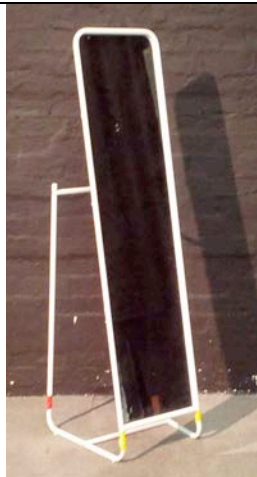

STOOLS
(white stool shorter than round ones)

WHITE IRON CHAIRS

	<p>ARMCHAIR (x2)</p>
	<p>FOOTREST (x2)</p>
	<p>GREY COUCH</p>
	<p>FUTON</p> <p>Can substitute as: - Bed (laid flat with mattress placed on top)</p>

	<p>MATTRESS</p>
	<p>CLOTHES RACK</p>
	<p>WHITE DRESSER</p>
	<p>TV CABINET</p> <p>Can substitute as: - Kitchen bench</p>

CORNER TV UNIT

BOOK SHELF

Can substitute as:
- Bench (tipped sideways)

KITCHEN CABINET

BAR UNIT

Can substitute as:
- Bench

SINK

FRIDGE

STOVE

MIRROR

PARTITION

ROPE BARRIER

DOORS

FLATS

IRON AND WOOD SIDE TABLE (X2)

HAT RACK

WOOD SIDE TABLE

ORANGE RUG