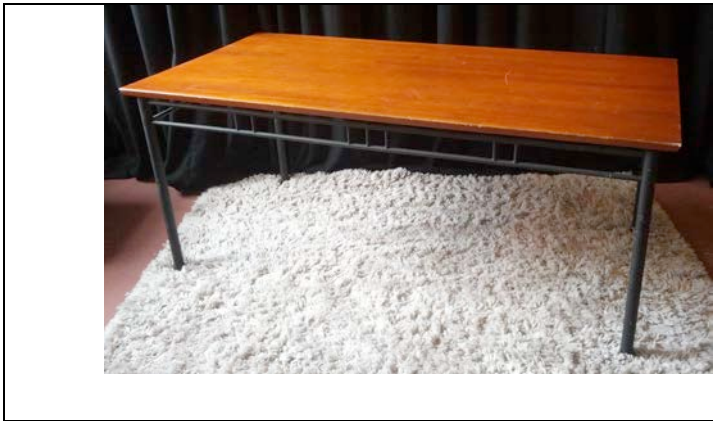

STUDIO FURNITURE PHOTOBOOK

UPDATED 05/04/16

RECTANGLE COFFEE TABLE

BEDSIDE TABLE

SQUARE DINING TABLE

WHITE TOP DESK

LARGE DINING TABLE

ROUND TABLES

STOOLS
(white stool shorter than round ones)

WHITE IRON CHAIRS

	<p>ARMCHAIR (x2)</p>
	<p>FOOTREST (x2)</p>
	<p>GREY COUCH</p>
	<p>FUTON</p> <p>Can substitute as: - Bed (laid flat with mattress placed on top)</p>

	<p>MATTRESS</p>
	<p>CLOTHES RACK</p>
	<p>WHITE DRESSER</p>
	<p>TV CABINET</p> <p>Can substitute as: - Kitchen bench</p>

CORNER TV UNIT

BOOK SHELF

Can substitute as:
- Bench (tipped sideways)

KITCHEN CABINET